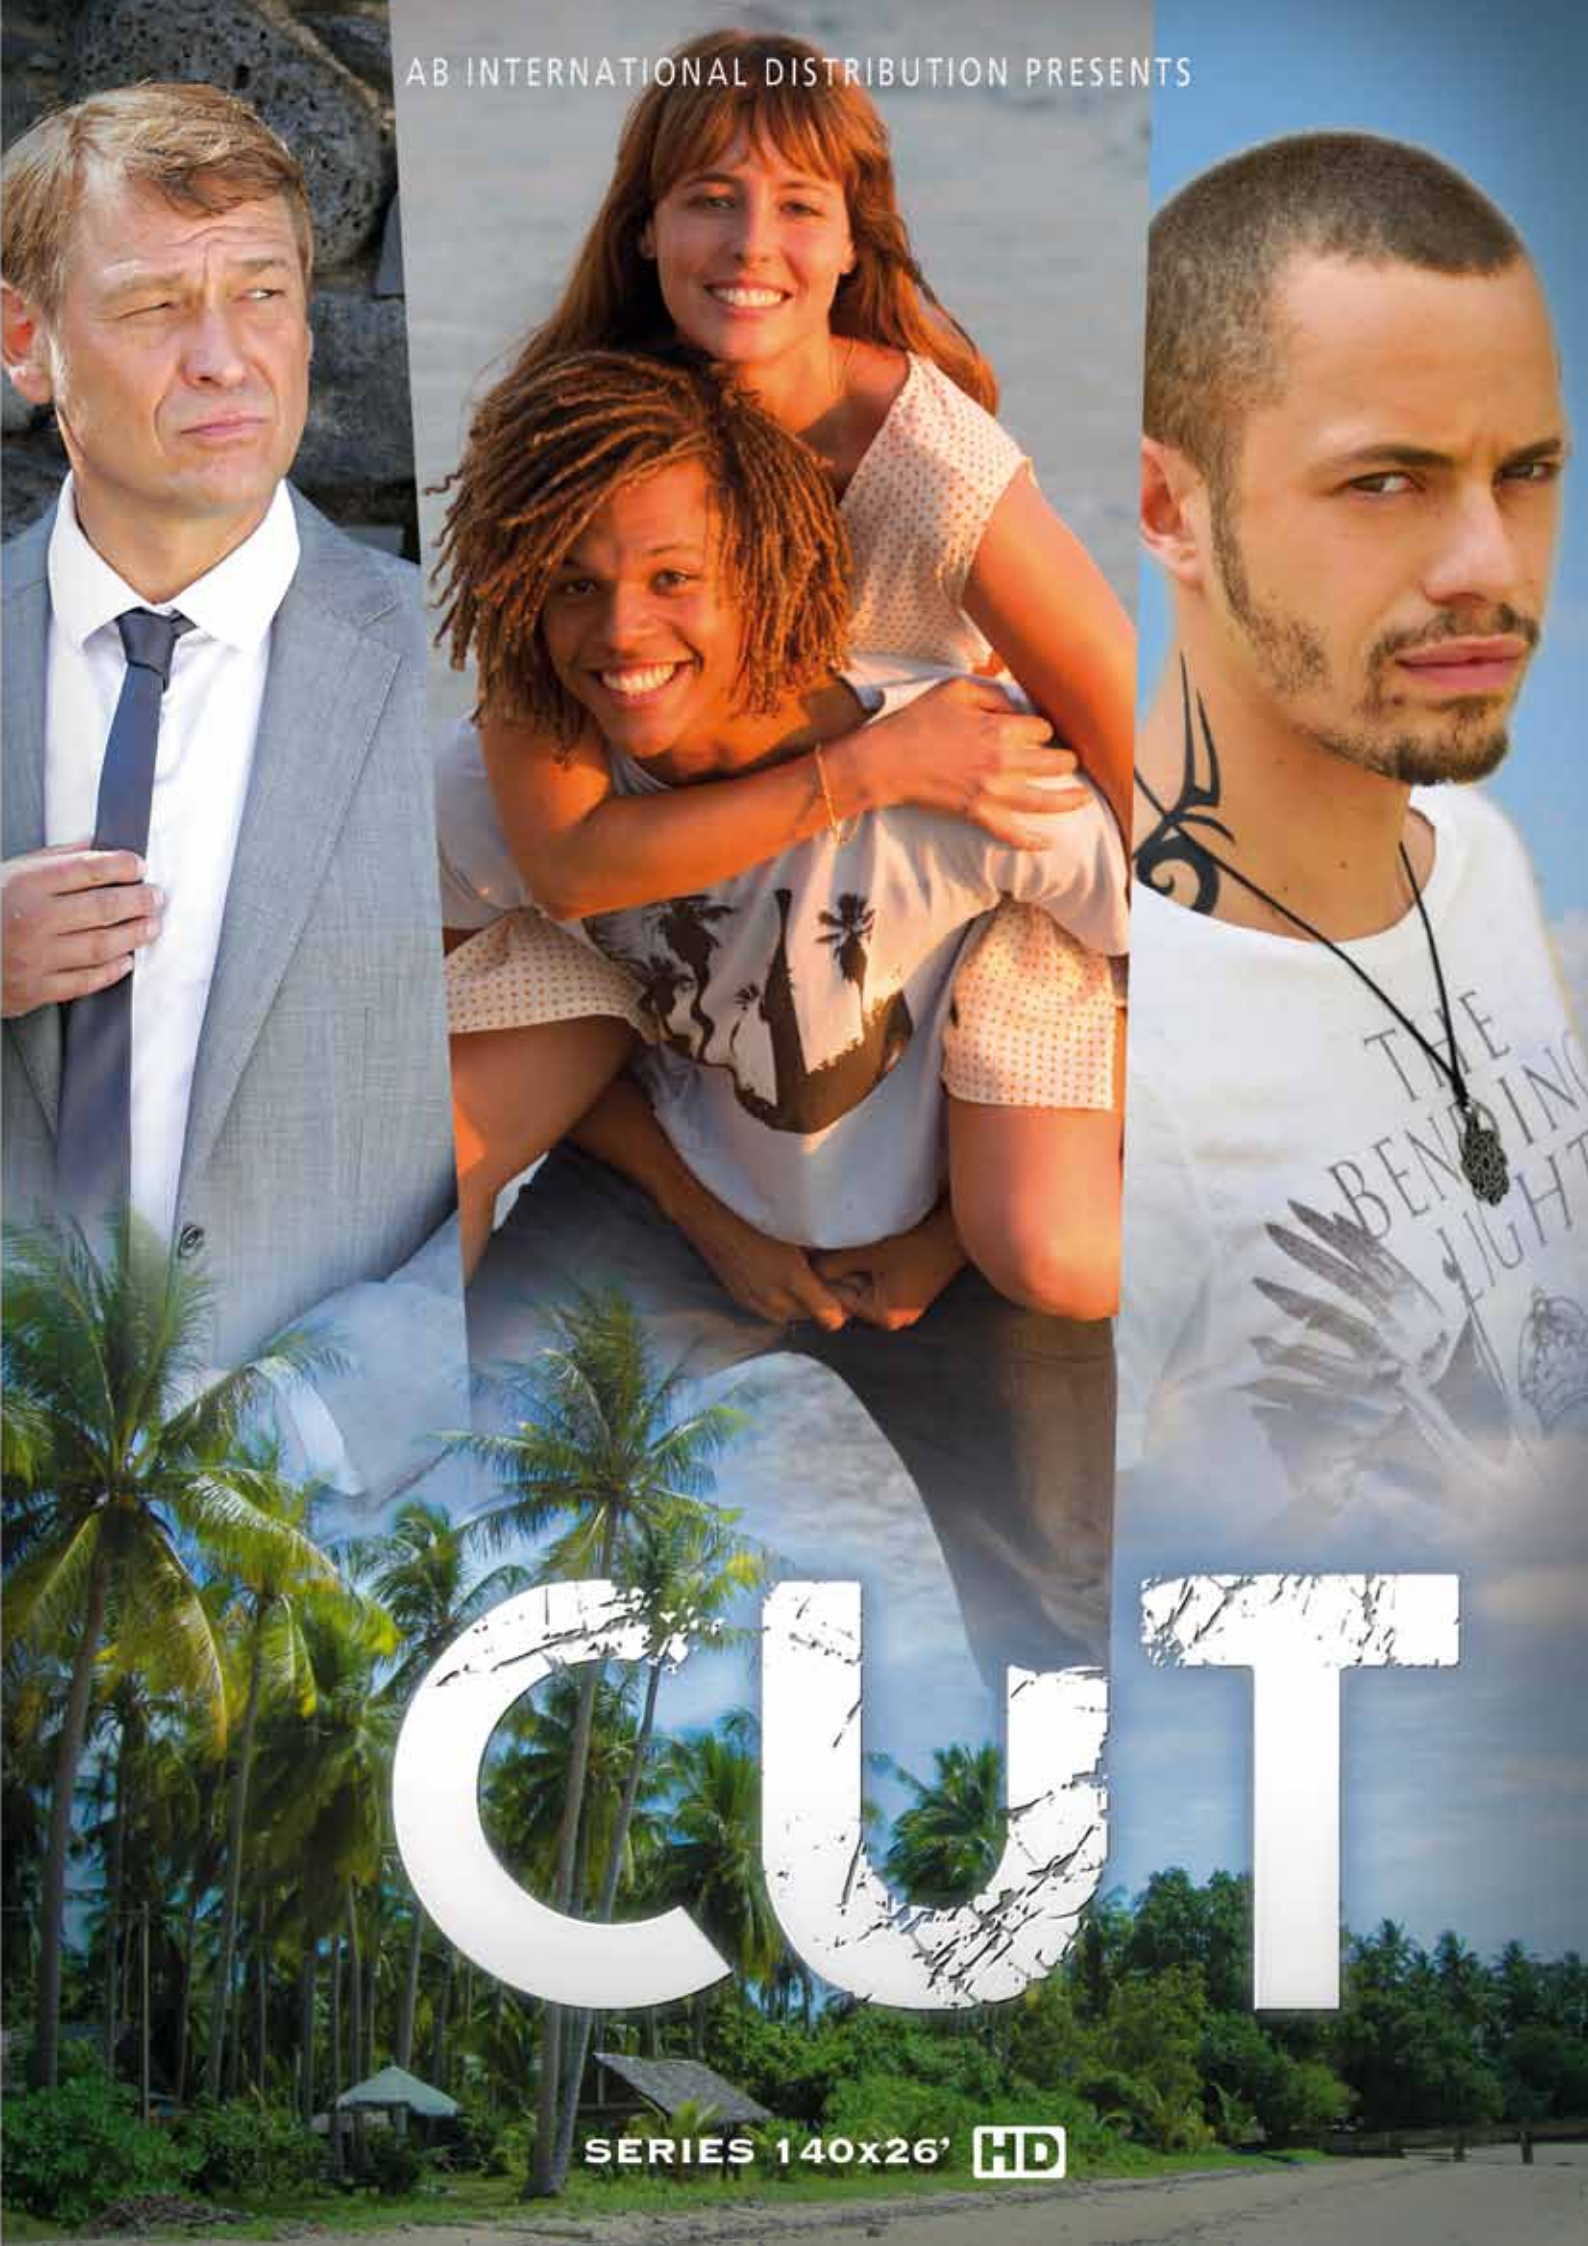

AB INTERNATIONAL DISTRIBUTION PRESENTS

CUT

SERIES 140x26' **HD**

CUT

SERIES 140X26' HD

SERIES CREATED BY BERTRAND COHEN, EUGÉNIE DARD, MARIE ROUSSIN ET STÉPHANE MEUNIER

PRODUCED BY ALP / TERENCE FILMS
EXECUTIVE PRODUCERS :
BERTRAND COHEN, PATRICE LAURENT

LAURA PARK, A YOUNG LADY OF 33, IS FORCED TO LEAVE FRANCE IN ORDER TO GET BACK TO HER IN-LAWS ON THE ISLAND OF LA RÉUNION . THEY SEEK TO HARM HER BY INFLUENCING HER 17 YEAR OLD SON JULES. LIKE ANY PROTECTIVE MOTHER SHE WILL RESIST, TO DEFEND HERSELF, AND USE THE SAME TWISTED METHODS AS HER IN-LAWS.